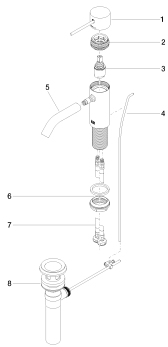

Sink - Meta

META SLIM Single-lever lavatory mixer with drain - light rose

Article number: 33 501 662-55 0010

Spare parts list

Number	Item Number	Designation	Number of units