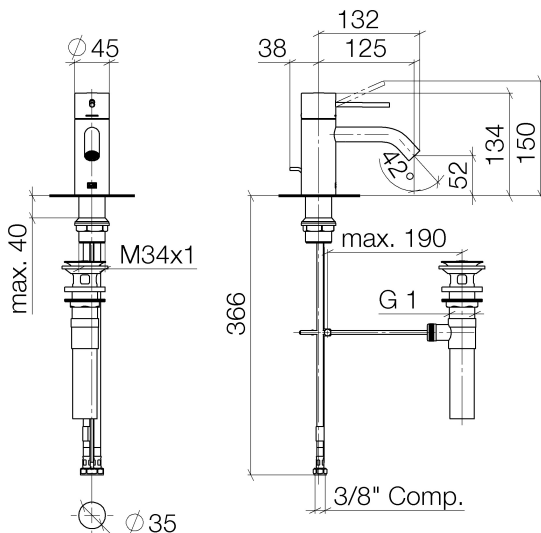

### META SLIM Single-lever lavatory mixer with drain - light rose

Article number: 33 501 662-55 0010

- 4-7/8" Projection
- US drain with overflow
- Rigid spout
- Round aerated stream
- Total height 5-1/4"
- Height to aerator/spout outlet 2"
- 1-3/8" hole diameter
- 2 x pressure hose with 3/8" compression fitting
- Water flow rate limited to max. 1.2 gpm
- lead-free
- (ADA)
- Suitable only for basins with overflow.

## Dimensional drawing

## Sink - Meta

META SLIM Single-lever lavatory mixer with drain - light rose

Article number: 33 501 662-55 0010

All dimensions in mm / inch = mm x 0,0394

## Sink - Meta

META SLIM Single-lever lavatory mixer with drain - light rose

Article number: 33 501 662-55 0010